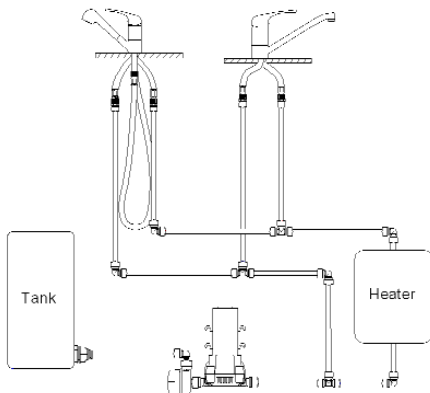

## Smartflo

- Automatically adjusts flow to meet outlet demand
- No accumulator tank required
- Filter included
- Universal mounting arrangement fits any existing installation
- Smooth constant flow
- Self-priming up to 3m (10ft)
- Runs dry without damage
- Extra protection and safety with wires and pressure switch housed internally

### Model Specifications

Model	8 Litre Model
Product Code	UF0814
Flow Rate	8ltrs (2.2 US gals)
Voltage	12V D.C.
Cut Out Pressure	2 bar (30 psi)
Recommended Fuse Size	5 amp
Weight	1.9kg (4.2 lbs)
Inlet/ Outlet size	Whale Quick Connect 12mm OD Female
Hose Connections	For 1/2" Flexible Hose Use WU1282 (supplied with pump) For 3/8" Flexible Hose Use WU1280 (not supplied with pump)
Semi-rigid Pipework System Connections	For Whale Quick Connect 12mm NO ADAPTOR REQUIRED For Whale Quick Connect 15mm use 12mm semi-rigid pipe WX7112 and WU1512 (not supplied with pump)
Materials in Contact With Fluid	Glass-filled Polypropylene, Monprene®, Nitrile, Stainless Steel
Service Kits	Microswitch AK1317 Replacement Head AK1318 Strainer AK1320
Recommended Wire Size	2.5mm <sup>2</sup> (13AWG)
Maximum Discharge Head	20m (66ft)
Maximum Suction Lift	3m (10ft)