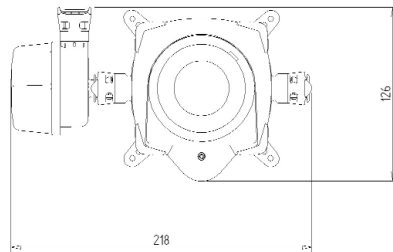

## Smartflo

- Automatically adjusts flow to meet outlet demand
- No accumulator tank required
- Filter included
- Universal mounting arrangement fits any existing installation
- Smooth constant flow
- Self-priming up to 3m (10ft)
- Runs dry without damage
- Extra protection and safety with wires and pressure switch housed internally

### Model Specifications

Model	8 Litre Model
Product Code	UF0814
Flow Rate	8ltrs (2.2 US gals)
Voltage	12V D.C.
Cut Out Pressure	2 bar (30 psi)
Recommended Fuse Size	5 amp
Weight	1.9kg (4.2 lbs)
Inlet/ Outlet size	Whale Quick Connect 12mm OD Female
Hose Connections	For 1/2" Flexible Hose Use WU1282 (supplied with pump) For 3/8" Flexible Hose Use WU1280 (not supplied with pump)
Semi-rigid Pipework System Connections	For Whale Quick Connect 12mm NO ADAPTOR REQUIRED For Whale Quick Connect 15mm use 12mm semi-rigid pipe WX7112 and WU1512 (not supplied with pump)
Materials in Contact With Fluid	Glass-filled Polypropylene, Monprene®, Nitrile, Stainless Steel
Service Kits	Microswitch AK1317 Replacement Head AK1318 Strainer AK1320
Recommended Wire Size	2.5mm <sup>2</sup> (13AWG)
Maximum Discharge Head	20m (66ft)
Maximum Suction Lift	3m (10ft)