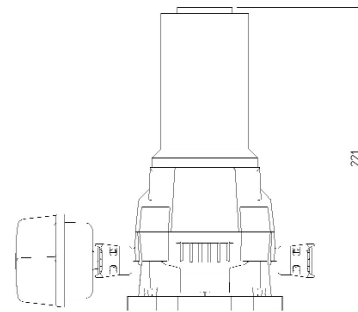

## Smartflo

- Automatically adjusts flow to meet outlet demand
- No accumulator tank required
- Filter included
- Universal mounting arrangement fits any existing installation
- Smooth constant flow
- Self-priming up to 3m (10ft)
- Runs dry without damage
- Extra protection and safety with wires and pressure switch housed internally

### Model Specifications

Model	8 Litre Model
Product Code	UF0814
Flow Rate	8ltrs (2.2 US gals)
Voltage	12V D.C.
Cut Out Pressure	2 bar (30 psi)
Recommended Fuse Size	5 amp
Weight	1.9kg (4.2 lbs)
Inlet/ Outlet size	Whale Quick Connect 12mm OD Female
Hose Connections	For 1/2" Flexible Hose Use WU1282 (supplied with pump) For 3/8" Flexible Hose Use WU1280 (not supplied with pump)
Semi-rigid Pipework System Connections	For Whale Quick Connect 12mm NO ADAPTOR REQUIRED For Whale Quick Connect 15mm use 12mm semi-rigid pipe WX7112 and WU1512 (not supplied with pump)
Materials in Contact With Fluid	Glass-filled Polypropylene, Monprene®, Nitrile, Stainless Steel
Service Kits	Microswitch AK1317 Replacement Head AK1318 Strainer AK1320
Recommended Wire Size	2.5mm <sup>2</sup> (13AWG)
Maximum Discharge Head	20m (66ft)
Maximum Suction Lift	3m (10ft)