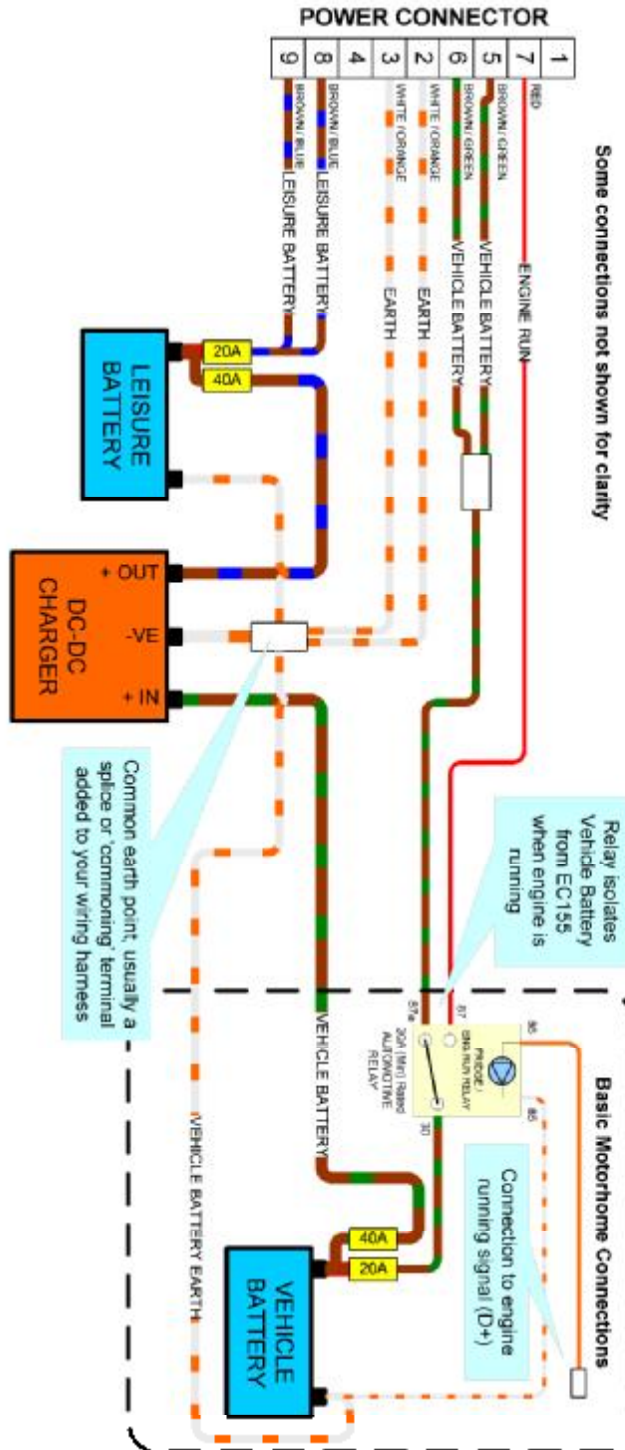

# EC155A/B Power Control System Kit

## 7.11 Wiring - Motorhomes with DC-DC Charger

### 12v Installation – Motorhome with DC-DC Charger fitted

EC155PSU Installation Instructions  
SARGENT ELECTRONICS LTD