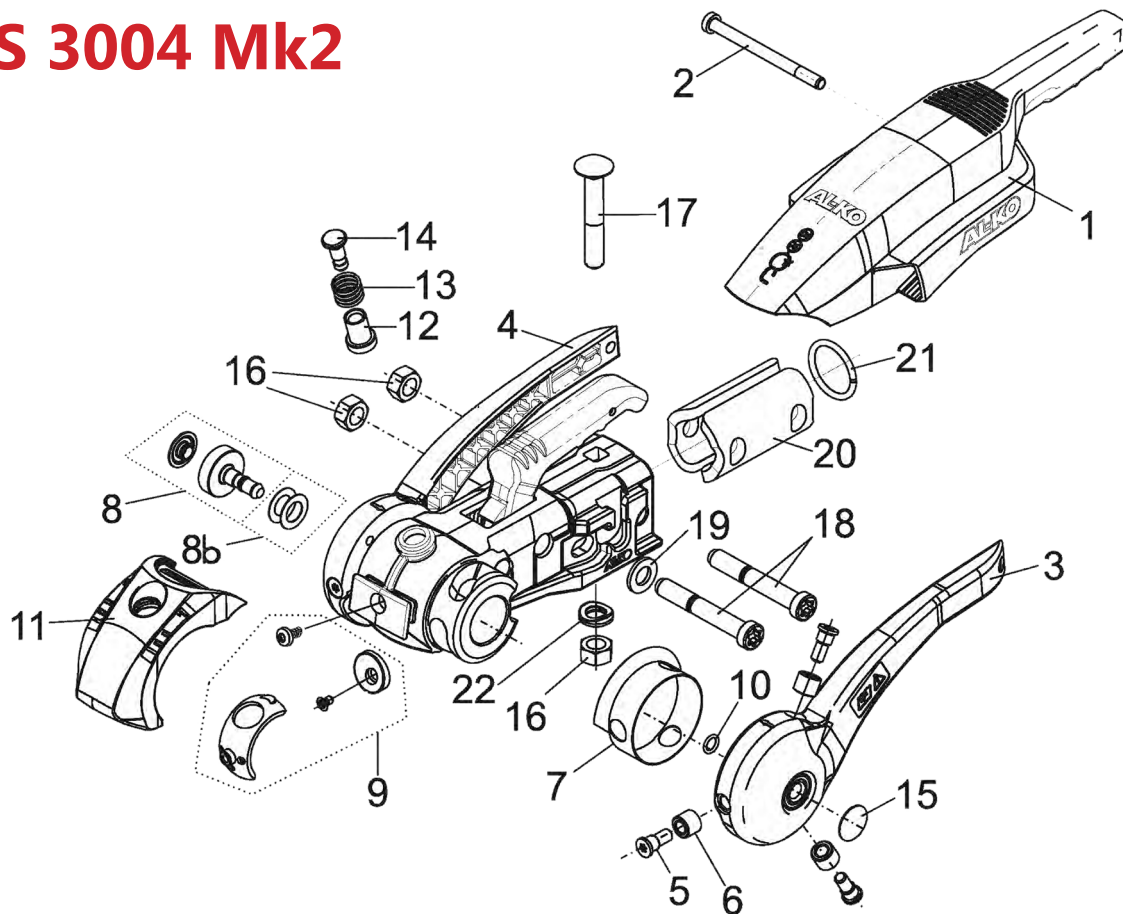

Stabilisers

AKS 3004 Mk2

AL-KO

	AL-KO No.	Grove No.	Description
1	693589	007745	Handle
2	690246	007835	Bolt 8 x 97 torx- 8.8
3	690241	007733	Arm left
4	690242	007734	Arm right
5	372284	007717	Bearing bolt (locked)
6	380307	007736	Bearing bush with plain bearing
7	372166	007737	Sealing ring
8	287763	008005	Set side friction pads AKS 3004
8b	138776	007932	Shim kit (4x0.3mm, 2x0.5mm)
9	691418	007936	Set front/read pads AKS 3004
10	703149	007937B	O-ring
11	693590		Soft dock AKS

	AL-KO No.	Grove No.	Description
12	372288	007722	Signal button inner
13	372285	007721	Compression spring
14	372287	007720	Signal button outer
12-14	286799	007719	Signal button complete
15	1367606	007937A	Stopper
16	371932	007738	Locking nut M12
17	603392	007739	Mushroom head bolt M12 x 75
18	692034	007741	Cylinder bolt M12 x 75 AKS 3004
19	700140		Washer
20	692318		Distance Binder d35
20	692319		Distance Binder d45
21	2072400208		Snap ring
22	663457		Formscheibe
	1336334	007743	Fixing kit