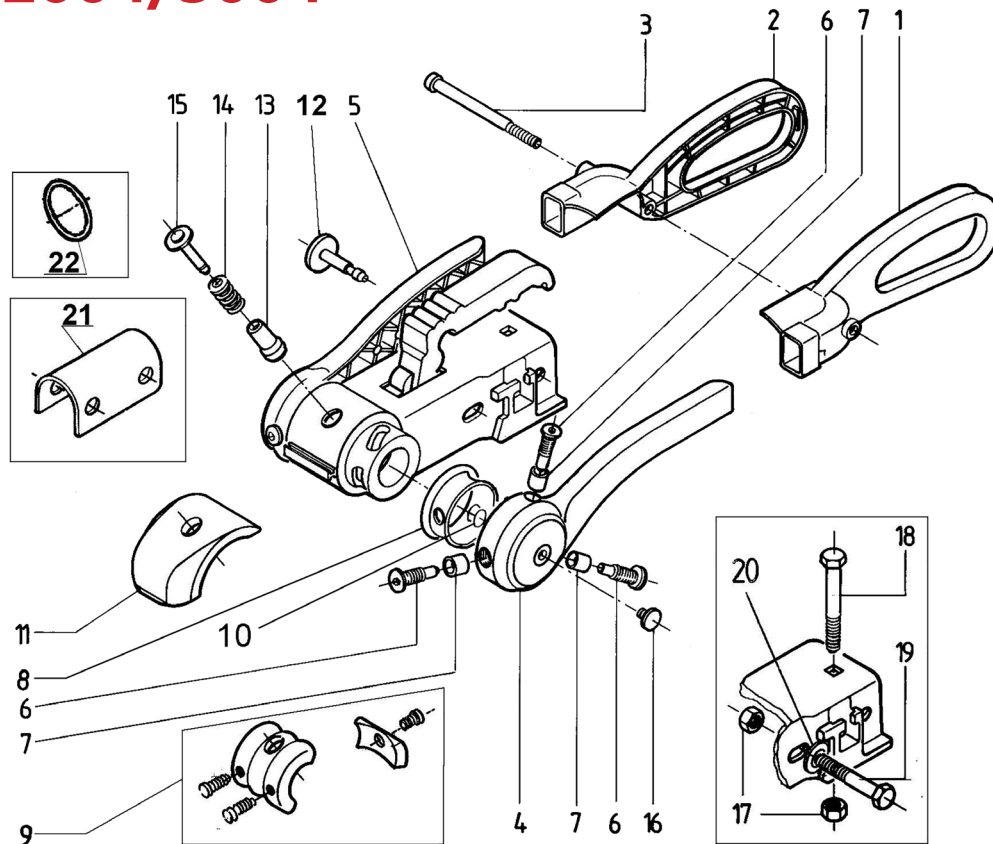

Stabilisers

AKS 2004/3004

AL-KO

	AL-KO No.	Grove No.	Description
1	690243	007730	Handle left
2	690244	007731	Handle right
1-2	1552795	007937 007934	Handle complete 4 x 4 Handle not shown
3	690246	007835	Cylinder bolt
4	690241	007733	Arm left
5	690242	007734	Arm right
6	372284	007717	Bearing bolt (locked)
7	380307	007736	Bearing bush with plain bearing
8	372166	007737	Sealing ring
9	1220756	007935	Set front/read pads AKS 2004
9	691418	007936	Set front/read pads AKS 3004
10	703149	007937B	O-ring
11	1221462		Bump rubber soft dock AKS 2004
11	690251		Bump rubber soft dock AKS 3004
12	585208	008004	Set side friction pads to 1993
12	287763	008005	Set side friction pads from 1994

	AL-KO No.	Grove No.	Description
13	372288	007722	Signal button inner
14	372285	007721	Compression spring
15	372287	007720	Signal button outer
13-15	286799	007719	Signal button complete
16	583885		Stopper
17	371932	007738	Locking nut M12
18	603392	007739	Mushroom head bolt M12 x 75
19	704439	007740	Cylinder bolt M12 x 75 AKS 2004
19	692034	007741	Cylinder bolt M12 x 75 AKS 3004
20	700140		Washer
21	690841		Distance Binder
22	2072400208		Snap ring
	1336334	007743	Fixing kit