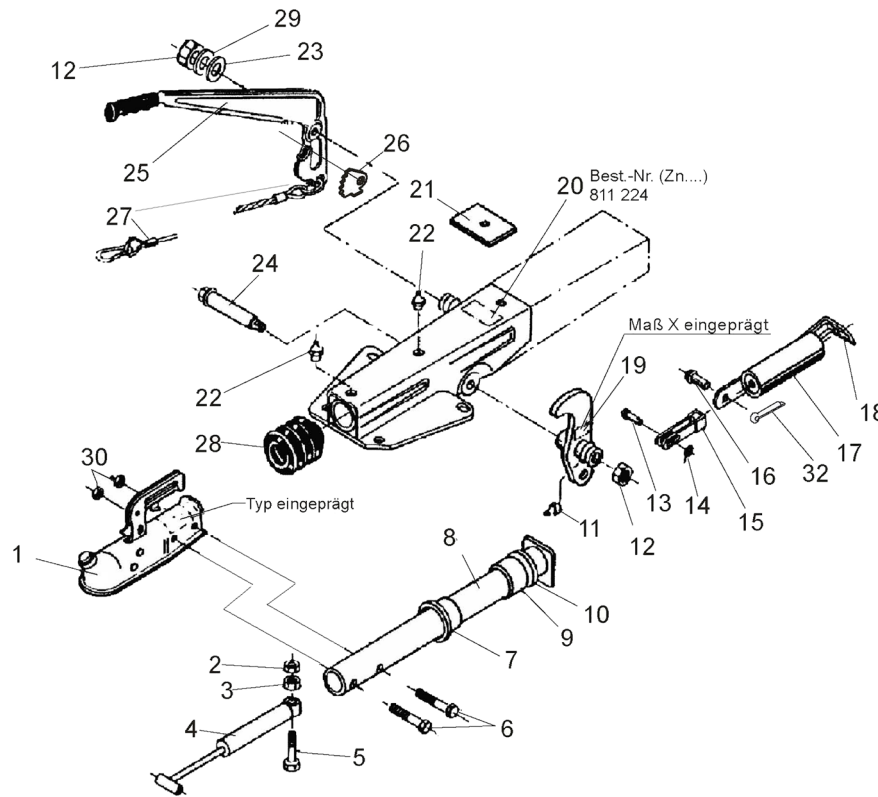

Overrun Assemblies

90 S/3 Overrun assembly with spring cylinder handbrake

	AL-KO No.	Grove No.	Description
1	Various models		Coupling head
2	375724		Safety nut m10
3	700109		Nut hex m10
4	359987	007630	Shock absorber
5	705140		Bolt hex m10x50
6	700281		Bolt hex m10x50
7	625601		Bush (pressed in body)
8	625626	007627	Draw tube welded
9	625602		Bush (pressed in body)
10	2072410207	007629	Damping rubber
11	700203		Grease nipple
12	704065		Nut hex m12
13	647287		Rivet 10x25
14	700139		Washer 10,5
15	2073890606	007633	Fork head
16	2076810609		Bolt
17	2075020601	007634	Spring cylinder

	AL-KO No.	Grove No.	Description
18	2076830608	007635	Tension binder
19	354238		Overrun lever Ih = 90: 27
20	quote ETI no.		Housing complete
21	625627		End stop plate
22	2171710001	007608	Grease nipple
23	700625		Washer (17x27x2)
24	625773		Bearing bolt
25	354001	007637	Hand brake lever complete
26	2045480001		Gear segment
27	368605 366900	007604	Breakaway cable Burst ring
28	2073890210	007638	Bellows
29	701968		Spring washer
30	704065		Nut hex m12
	293020	007619	Pressed steel clamp
	285750	007620	Cast Clamp