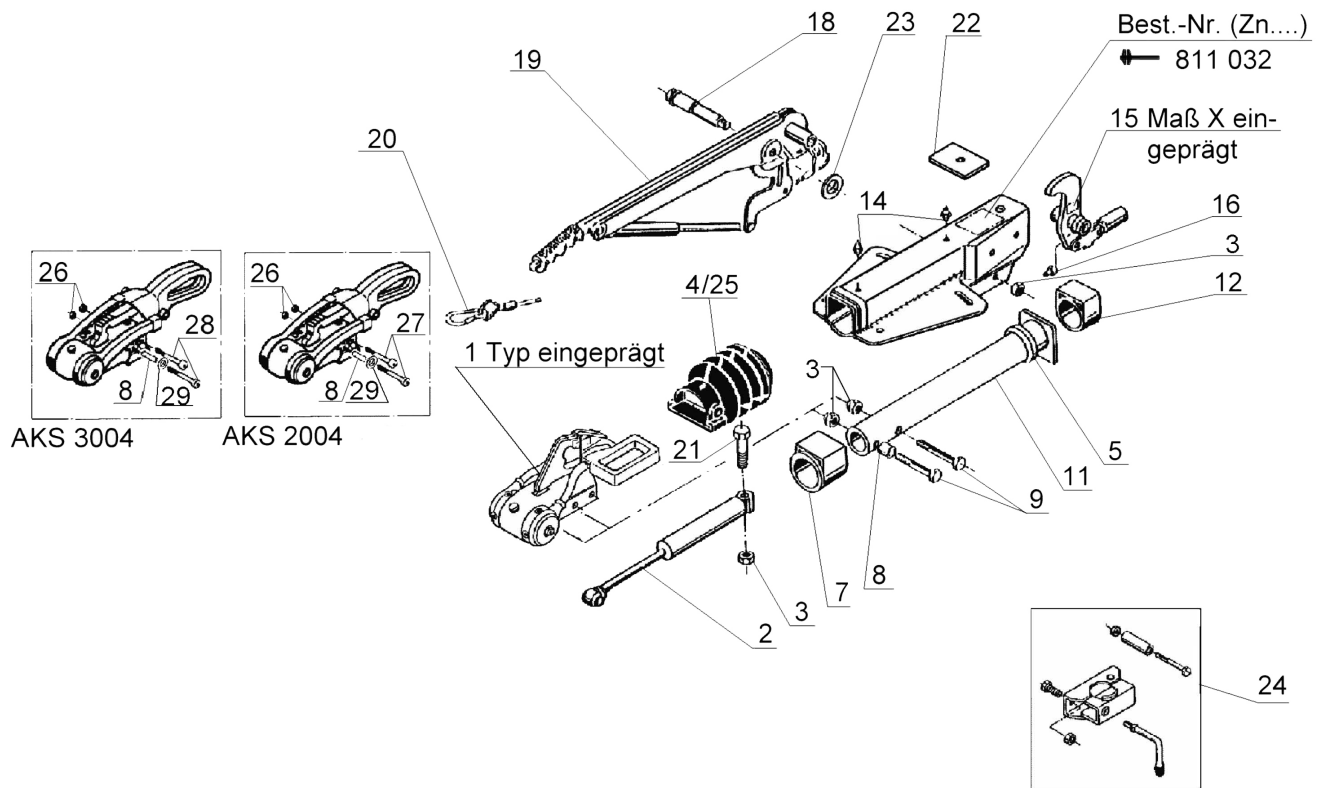

Overrun Assemblies

251S Delta overrun assembly
with gas strut handbrake

	AL-KO No.	Grove No.	Description
1	various models		Coupling head
2	370589	007625	Damper
3	702750	007631	Hex nut m12
4	366356	007601	Gaiter
5	371372		Bump rubber
6	702750	007631	Hex nut m12
7	353943	007606	Front bearing bush, not reamed > kit
8	357242		Spacer
9	700945		Hex bolt m12 x 80
10	quote ETI no		Housing comp. with bearings
11	571874		Overrun shaft
12	353942	007606	Rear bearing bush, not reamed > kit
14	375900		Grease nipple
15	380525 380526 380527		Overrun lever stamped 27 Overrun lever stamped 30 Overrun lever stamped 33.5
16	700203		Grease nipple inc in 15
18	581145	007622	Handbrake pivot bolt

	AL-KO No.	Grove No.	Description	
19	inc 17 & 20	220098 220096	007628 007623	Handbrake assy (inc 17&20) -7/95 -8/95
20	368605 366900		007604	Breakaway cable Burst ring
21	700312			Hex bolt m12 x 90
22	581699			Reinforcement plate
23	370693			Washer
24	293020 285750		007619 007620	Pressed steel clamp Cast clamp
25	607133		007735	Gaiter for AKS 2004/3004
26	371932			Hex nut m12
27	704439			Hex bolt m12 x 75
28	692034			Hex bolt m12 x 75
29	700140			Washer