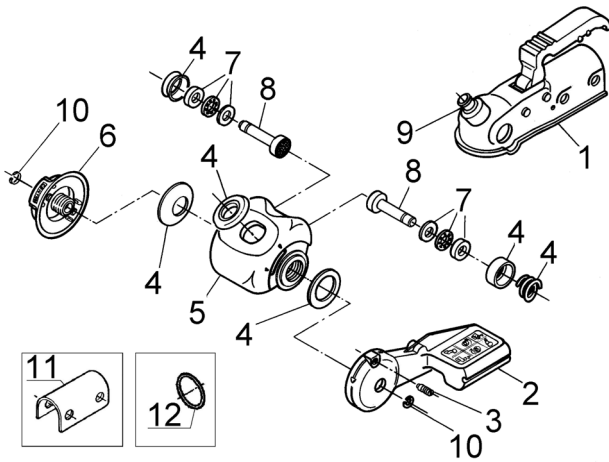

Stabilisers

AKS 1300

	AL-KO No.	Grove No.	Description
1			Body complete with indicator
2	1225283	007700	Lever flame red
3	603153	007701	Pressure pad
4	246340	007702	Joints & gaskets including spring
5			Floating caliper
6	1225285	007704	Hand wheel flame red
7	246338	007705	Bearings set
8	638057 138776	007957 007932	Friction pads set (no shims) Shim kit (4 x 0.3mm, 2 x 0.5mm)
9	246341		Engage indicator
10	246337	007707	Split rings
11	690841		Spacer
12	2072400208		Spacer ring
	622175	007703	Fixing kit
	622872	007706	Fixing kit for Safety device