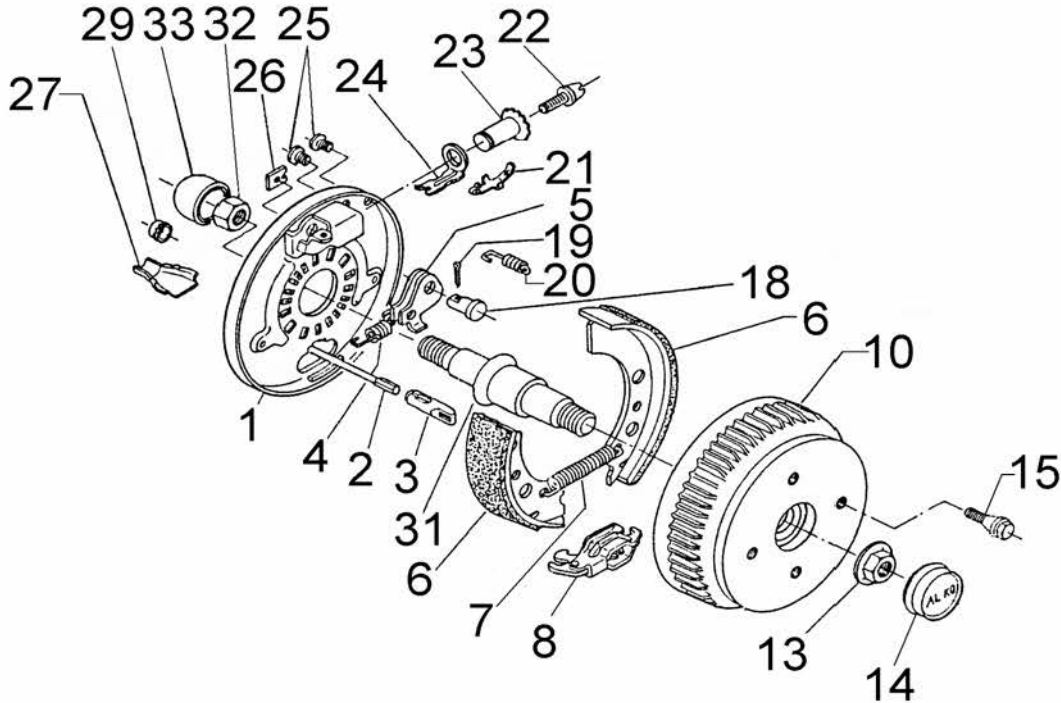

Brakes

1637 Wheel brake

Euro plus 500kg

AL-KO

	AL-KO No.	Grove No.	Description
1	571950 571951		Brake welding plate left Brake welding plate right
2	247281 247282 247283 247284 247285 247286 299711 247287 247288 247289 247290	007645 007646 007647 007649 007648	Bowden cable 350mm Bowden cable 530mm Bowden cable 770mm Bowden cable 890mm Bowden cable 1020mm Bowden cable 1130mm Bowden cable 1230mm Bowden cable 1320mm Bowden cable 1430mm Bowden cable 1620mm Bowden cable 1790mm
3	604262	007651	Connecting eye
4	2188870001 372805	007652 007653	Reverse lever spring left Reverse lever spring right
5	384308 384309	007654 007655	Auto-reverse lever left Auto-reverse lever right
6	1213888	007660	Brake pad set inc. 7, 20 & 26 + pads (left 384481, right 384296)
7	2182150003	007657	Tension spring
8	570666	007658	Spread hinge lock
10	623748 623749 623750 1224800	007659	Brake drum Complete with bearing 98 x 4 / m12 x 1.5 100 x 4 / m12 x 1.5 > 10/94 112 x 5 / m12 x 1.5 Bearing set c/w circlip & flange nut
13	581200	007662	Flange nut 20mm (32mm socket)
14	581197	007663	Cap

	AL-KO No.	Grove No.	Description
15	2081670018 2081670020 372138	007664	Wheel bolt Conical m12 x 1.5 Wheel bolt Spheric m12 x 1.5 Wheel bolt Spheric m12 x 1.52 (R13)
18	368651	007667	Bearing bolt
19	700192	007616	Split pin 4 x 20
20	2088800003	007669	Compression spring
21-24	387706	007670	Adjusting assembly
21	581879		Flat spring
22-23	21873708		Adjusting nut & bolt
24	581878		Compression binder
25	373245	007671	Stopper 10x13x11
26	2382610002	007672	Cover plate
27	371387	007673	Bowden cable shell
29	371389		Cap
31	581563		Stub axle < 900kg
32	702881		Self locking nut
33	604472	007676	Protecting cap