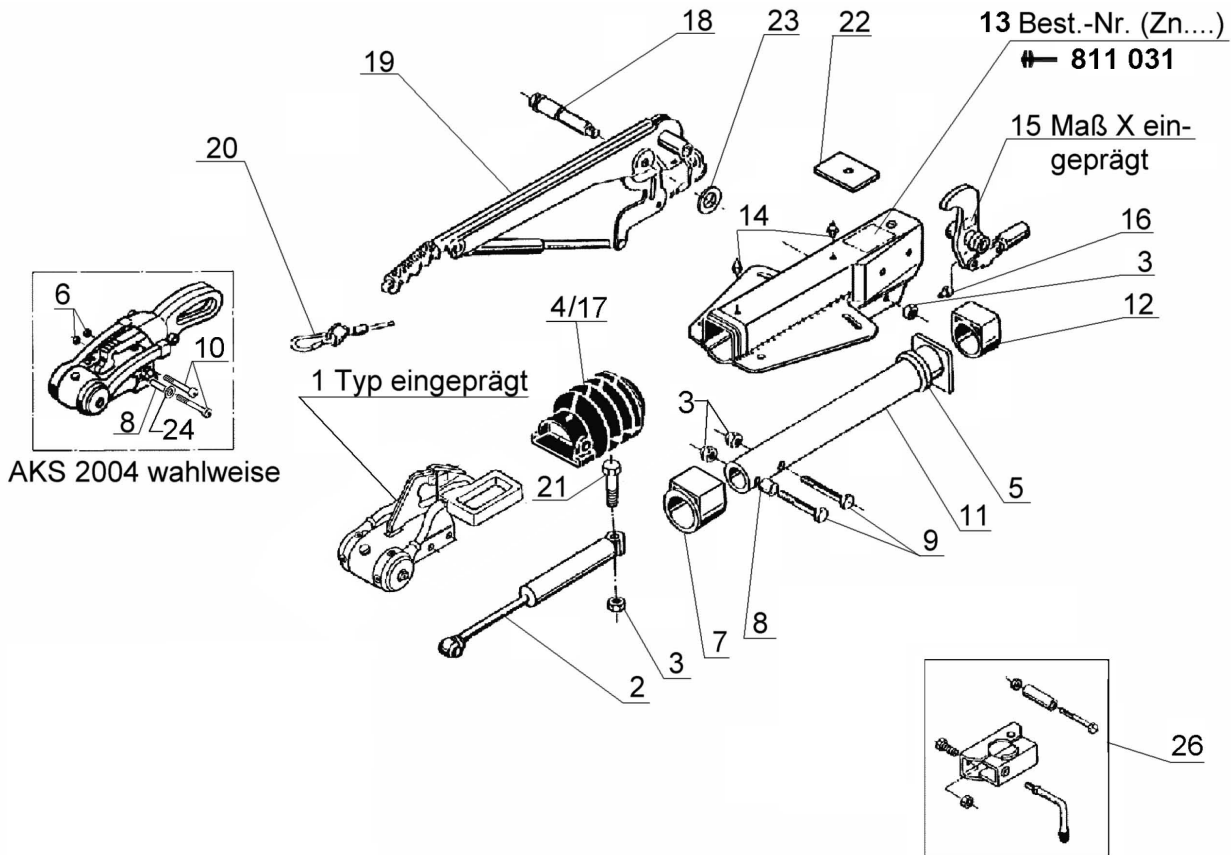

Overrun Assemblies

161S Delta overrun assembly
with gas strut handbrake

AL-KO

	AL-KO No.	Grove No.	Description
1	various models		Coupling head
2	370556	007600	Damper current
2	370558	007605	Damper
3	702750	007631	Hex nut m12
4	366356	007601	Gaiter
5	371372		Bump rubber
6	371932	007738	Hex nut m12
7 & 12	353943	007606	Front bearing bush, not reamed
8	370559		Spacer
9	700061		Hex bolt m12 x 70 for AK 160
9	701959		Hex bolt m12 x 75 for AK 300
9	702823		Hex bolt m12 x 90 for AK 350
10	692034	007741	Hex bolt m12 x 75 for AKS
11	571873		Overrun shaft
12 & 7	353942	007606	Rear bearing bush, not reamed
13	quote ETI no.		Housing comp. with bearings
14	375900		Grease nipple
15	380265		Overrun lever stamped 27

	AL-KO No.	Grove No.	Description
15	380285		Overrun lever stamped 30
16	700203		Grease nipple inc in 15
17	607133	007735	Gaiter for AKS 2004/3004
18	581145	007622	Handbrake pivot bolt
19	220096	007623	Handbrake assy (inc 20)
20	368605 366900	007604	Breakaway cable Burst ring
21	700312		Hex bolt m12 x 90
22	581699		Reinforcement plate
23	370693		Washer
24	700140		Washer
26	293020	007619	Pressed steel clamp
	285750	007620	Cast clamp