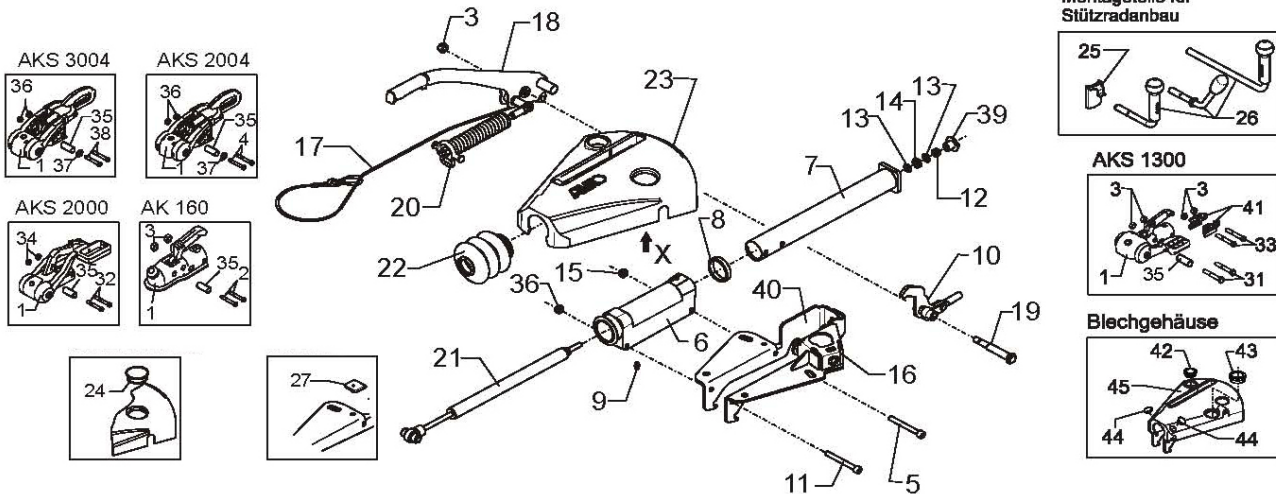

Overrun Assemblies

150 V Euro overrun assembly 2nd generation

AL-KO

	AL-KO No.	Grove No.	Description
1	various models		Coupling head
2	700061		Hex bolt m12x70
3	704065		Hex nut m12
4	704439		Bolt m12x75
5	704298		Bolt m10x85
6	690180		Bearing cartridge
7	643095		Draw tube
8	371372		Damping rubber
9	700204		Grease nipple
10	646417 690007		Overrun lever 90 : 27 Overrun lever 90 : 30
12	700122		Hex nut m10
13	700139		Washer
14	643098		Hard rubber washer
15	700122		Hex nut m10
16	1351209		Bracket left welded
17	368605		Breakaway cable
18	648474		Handbrake lever(inc 17 &19)
19	647154		Pivot bolt
20	700283		Hex nut m12
21	690389		Damper
22	366356	007601	Gaiter
23			Covering cap (see 45)

	AL-KO No.	Grove No.	Description
24	1312564		Stopper
25	690182		Clamp welded
26	646423 610561 1362330		Locking handle short Locking handle bent Locking handle long
27	690003		Rubber stop collar
31	701959		Hex bolt m12x75
32	703556		Hex bolt m12x80
33	704048		Hex bolt m12x80
34	701966		Hex nut m12
35	647925		Bush
36	371932		Hex nut m12
37	700140		Washer
38	692034		Hex bolt m12x75
39	690393		Wing nut
40	1540139		Bracket right welded
41	605162 605163		Plate left Plate right
42	643103		Connector holder 7 pin
43	1302148 1386639		Connector holder 13 pin Combi Connector 7 pin
44	643106		Cover
45	648914		Sheet metal casing welded