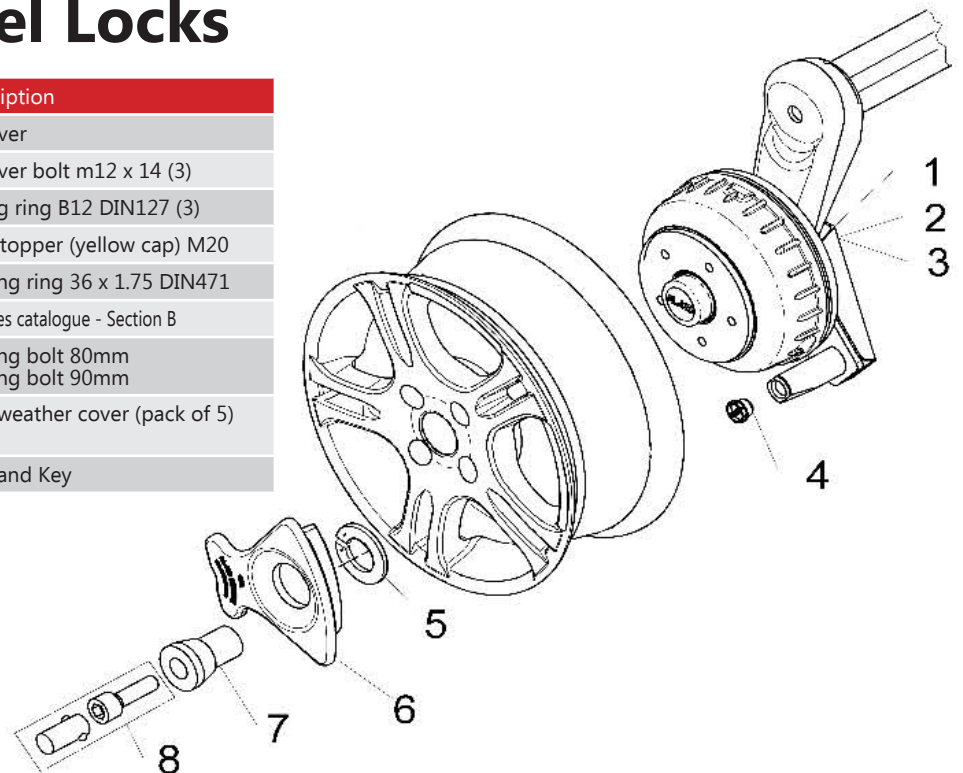

Secure Wheel Locks

	AL-KO No.	Grove No.	Description
1			Receiver
2	705148		Receiver bolt m12 x 14 (3)
3	702000		Spring ring B12 DIN127 (3)
4	691885	S41462	Bolt stopper (yellow cap) M20
5	13890007		Locking ring 36 x 1.75 DIN471
6	For lozenge and cover see accessories catalogue - Section B		
7	1388783 1388778		Locking bolt 80mm Locking bolt 90mm
Not Shown	1552864	S40778	Lock weather cover (pack of 5)
8		001850	Lock and Key