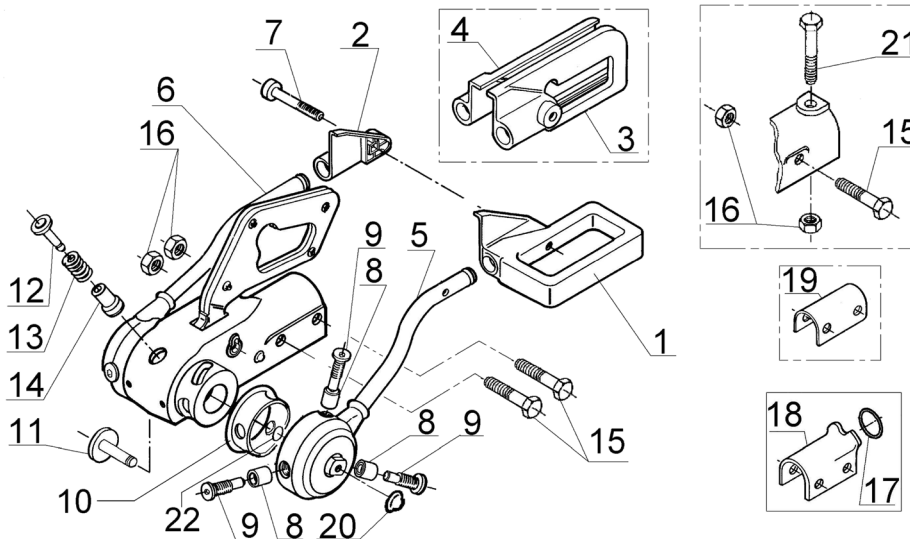

Stabilisers

AKS 1300

	AL-KO No.	Grove No.	Description
1			Body complete with indicator
2	1225283	007700	Lever flame red
3	603153	007701	Pressure pad
4	246340	007702	Joints & gaskets including spring
5			Floating caliper
6	1225285	007704	Hand wheel flame red
7	246338	007705	Bearings set
8	638057 138776	007957 007932	Friction pads set (no shims) Shim kit (4 x 0.3mm, 2 x 0.5mm)
9	246341		Engage indicator
10	246337	007707	Split rings
11	690841		Spacer
12	2072400208		Spacer ring
	622175	007703	Fixing kit
	622872	007706	Fixing kit for Safety device

AKS 2700

= Ausf. B (Kreuzverschraubung)

	AL-KO No.	Grove No.	Description
1	372161	007708	Grip plate left type A
2	372162	007709	Grip plate right type A
3	581158	007710	Grip plate left type B
4	581159	007711	Grip plate right type B
5	573912	007712	Compression washer left
6	573913	007713	Compression washer right
7	373547		Bolt cylinder
8	380307	007736	Bearing bush with plain bearing
9	372284	007717	Bearing bolt (locked)
10	372166	007727	Sealing ring
11	1220758 287763	008005	Set pressure bolt screwable Set pressure bolt pluggable