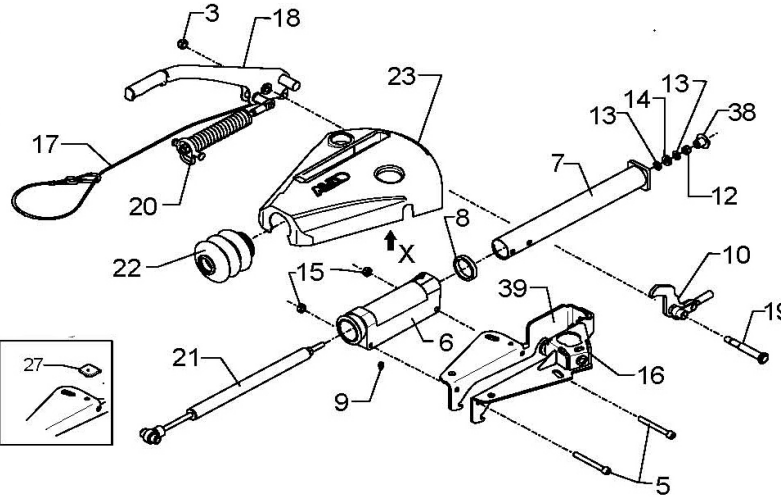

Overrun Assemblies

200V Euro overrun assembly 2nd generation

	AL-KO No.	Grove No.	Description
	various models		Coupling head
2	701959		Hex bolt m12x75
3	702750	007631	Hex nut m12
4	704439		Bolt m12x75
5	704298		Bolt m10x85
6	690180		Bearing cartridge
7	643096		Draw tube
8	371372		Damping rubber
9	700204		Grease nipple
10	646417 690007 690031		Overrun lever 90 : 27 Overrun lever 90 : 30 Overrun level 90 : 34.5
11	703551		Bolt m10x85
12	700122		Hex nut m10
13	700139		Washer
14	643098		Hard rubber washer
15	700122		Hex nut m10
16	1351209		Bracket left welded
17	368605		Breakaway cable
18	648475		Handbrake lever(inc 17 &19)
19	647154		Pivot bolt
20	700283		Hex nut m12
21	690388		Damper

	AL-KO No.	Grove No.	Description
22	366356	007601	Gaiter
23			Covering cap (see 45)
24	1312564		Stopper
25	690182		Clamp welded
26	646423 610561 1362330		Locking handle short Locking handle bent Locking handle long
27	690003		Rubber stop collar
32	703556		Hex bolt m12x80
33	701966		Hex nut m12
34	647923		Bush
35	371932		Safety nut m12
36	700140		Washer
37	692034		Hex bolt m12x75
38	690393		Wing nut
39	1540140		Bracket right welded
42	643103		Connector holder 7 pin
43	1302148		Connector holder 13 pin
	1386639		Combi connector 7 pin
44	643106		Cover
45	648914		Sheet metal casing welded