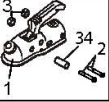

Overrun Assemblies

200V Euro overrun assembly 2nd generation

AK 300

	AL-KO No.	Grove No.	Description
	various models		Coupling head
2	701959		Hex bolt m12x75
3	702750	007631	Hex nut m12
4	704439		Bolt m12x75
5	704298		Bolt m10x85
6	690180		Bearing cartridge
7	643096		Draw tube
8	371372		Damping rubber
9	700204		Grease nipple
10	646417 690007 690031		Overrun lever 90 : 27 Overrun lever 90 : 30 Overrun level 90 : 34.5
11	703551		Bolt m10x85
12	700122		Hex nut m10
13	700139		Washer
14	643098		Hard rubber washer
15	700122		Hex nut m10
16	1351209		Bracket left welded
17	368605		Breakaway cable
18	648475		Handbrake lever(inc 17 &19)
19	647154		Pivot bolt
20	700283		Hex nut m12
21	690388		Damper

	AL-KO No.	Grove No.	Description
22	366356	007601	Gaiter
23			Covering cap (see 45)
24	1312564		Stopper
25	690182		Clamp welded
26	646423 610561 1362330		Locking handle short Locking handle bent Locking handle long
27	690003		Rubber stop collar
32	703556		Hex bolt m12x80
33	701966		Hex nut m12
34	647923		Bush
35	371932		Safety nut m12
36	700140		Washer
37	692034		Hex bolt m12x75
38	690393		Wing nut
39	1540140		Bracket right welded
42	643103		Connector holder 7 pin
43	1302148		Connector holder 13 pin
	1386639		Combi connector 7 pin
44	643106		Cover
45	648914		Sheet metal casing welded