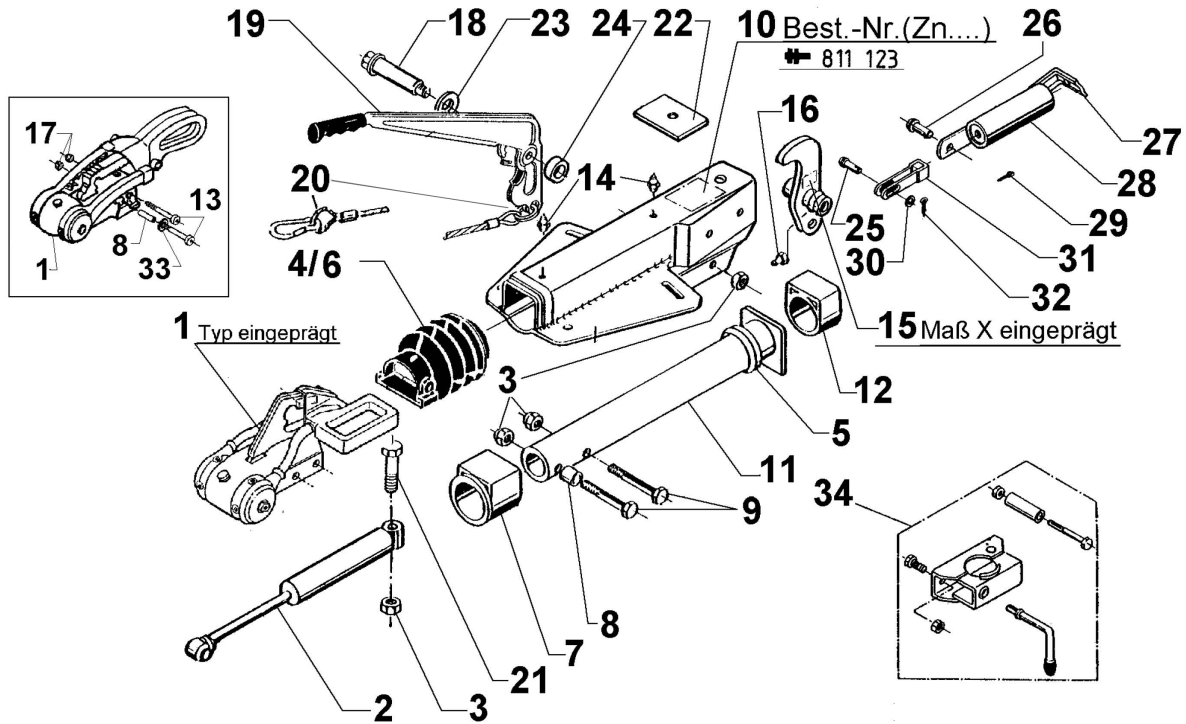

Overrun Assemblies

161S Delta overrun assembly with spring cylinder handbrake

AL-KO

	AL-KO No.	Grove No.	Description
1	various models		Coupling head
2	370556	007600	Damper current
	370558	007605	Damper
3	702750	007631	Hex nut m12
4	366356	007601	Gaiter for AKS 2000
5	371372		Bump rubber
6	607133	007735	Gaiter for AKS 2004/3004
7 & 12	353943	007606	Front Bearing bush, not reamed
8	370559		Spacer
9	700061		Hex bolt m12 x 70 for AK
10	quote ETI no.		Housing comp. with bearings
11	571873		Overrun shaft
12 & 7	353942	007606	Rear bearing bush, not reamed
13	692034	007741	Hex bolt m12 x 75
14	375900		Grease nipple
15	380310		Overrun lever stamped 27
	380468		Overrun lever stamped 30
16	700203		Grease nipple inc in 15
17	371932	007738	Safety nut m12
18	2077710503	007609	Handbrake pivot bolt

	AL-KO No.	Grove No.	Description
19	354259	007610	Handbrake assy (inc 20)
20	368605 366900	007604	Breakaway cable Burst ring
21	700312		Hex bolt m12 x 90
22	581699		Reinforcement plate
23	700625		Washer
24	358470		Bush
25	647287		Rivet 10x25
26	2076810609		Hex bolt m12x90
27	2170110608		Tension bar
28	2075020601	007634	Spring cylinder
29	700192	007616	Split pin
30	700139		Washer
31	2073890606	007633	Fork head
32	700191		Splint
33	700140		Washer
34	293020 285750	007619 007620	Pressed steel clamp Cast clamp