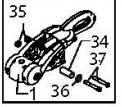

AKS 2000

Overrun Assemblies

200V Euro overrun assembly 2nd generation

AKS 3004