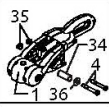

AK 300

AKS 2004