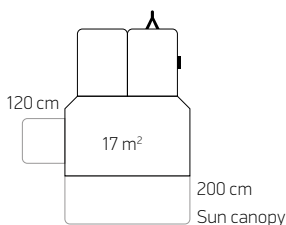

2-6 323 × 160 × 95 cm 2 x 140 × 200 cm

L: 550 × B: 400 cm

COLOURS

Steel

Grey

MATERIALS

Isacryl
295 g/m²

Isarof
Light
240 g/m²