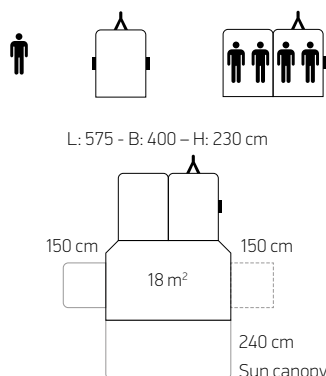

TECHNICAL ILLUSTRATIONS

2-6 323 x 160 x 95 cm 2 x 140 x 200 cm

COLOURS

MATERIALS

Approved total weight: 500 kg

Load capacity with brakes: 200 kg

Load capacity without brakes: 216 kg

CAMP-LET DREAM