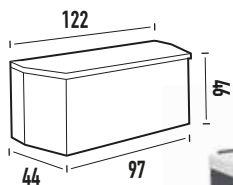

Indispensable for transporting a fridge, a WC, a bottle of gas, etc.

TOWBAR STORAGE BOX 300L: Galleon • Odysée sport • Odysée Plus • Olympe