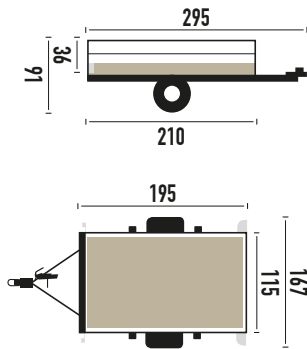

2 IN 1!

THIS INNOVATIVE PRODUCT MEANS YOU CAN TURN YOUR TRAILER TENT INTO A SIMPLE TRAILER. MADE IN TRIGANO'S FACTORIES IN FRANCE, THIS ROBUST YET STABLE TRAILER MAKES ITSELF USEFUL IN A NEW WAY WHEN YOU RETURN FROM HOLIDAYS.

TREKKY 500

TREKKY 750

SLEEPING PLATFORM