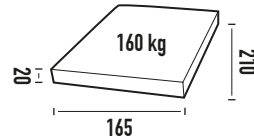

SLEEPING PLATFORM