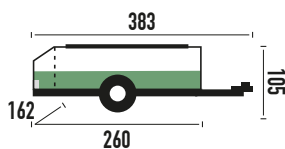

# FOR FAMILIES!

THE ODYSÉE BUILDS ON THE BASICS OF THE TRAILER TENT, WHILST CONFIRMING ITS FAMILY AND PRICE APPEAL.

STANDARD VERSION

GL VERSION

ODYSÉE with closed blinds

ODYSÉE + optional sun canopy and bedroom annex