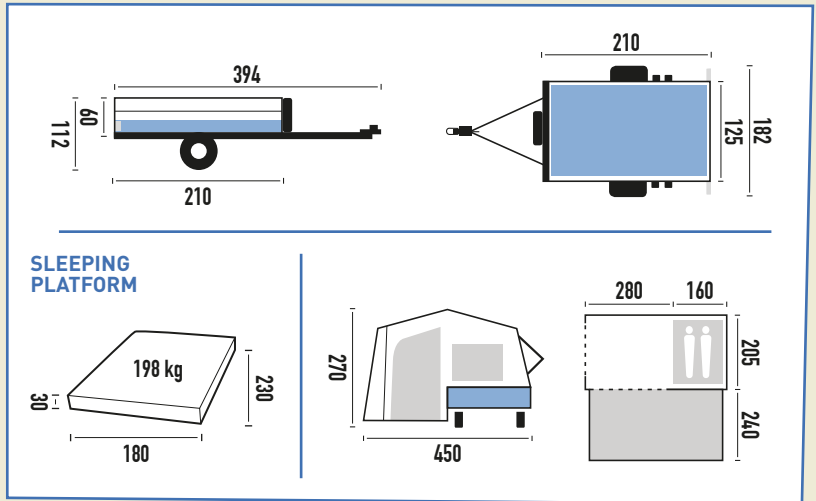

2 IN 1!

THIS INNOVATIVE PRODUCT MEANS YOU CAN TURN YOUR TRAILER TENT INTO A SIMPLE TRAILER. MADE IN TRIGANO'S FACTORIES IN FRANCE, THIS ROBUST YET STABLE TRAILER MAKES ITSELF USEFUL IN A NEW WAY WHEN YOU RETURN FROM HOLIDAYS.