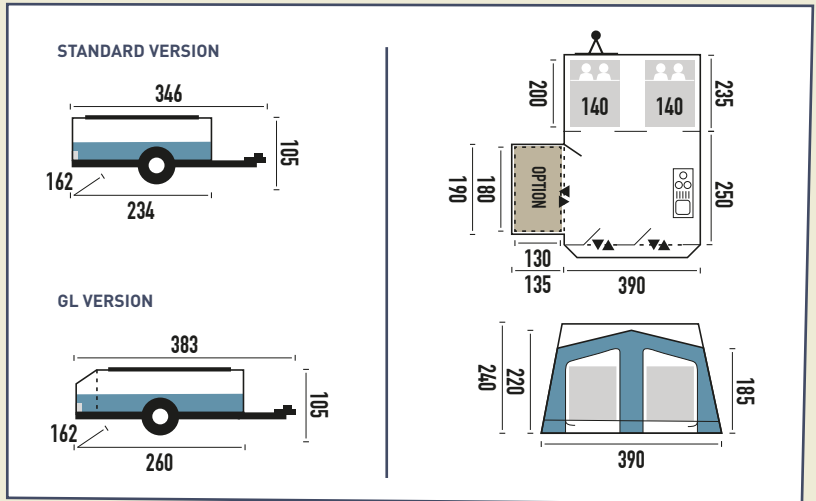

MORE FEATURES!

WITH MORE FEATURES THAN THE ODYSSEE, THE ODYSSEE PLUS IS READY TO ENJOY IN A MATTER OF MINUTES.