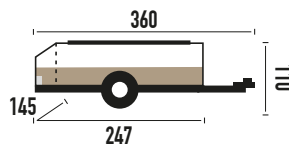

# SPACIOUS!

THE GALLEON TRAILER TENT FEATURES ONE OF THE MOST SPACIOUS LIVING ROOMS. A CHOICE OF 2 COLOURS.

STANDARD VERSION

GL VERSION

MOCKA VERSION

GALLEON + optional bedroom annex

GALLEON + optional sun canopy