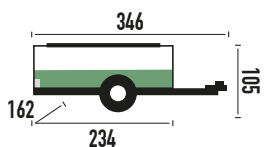

# FOR FAMILIES!

THE ODYSÉE BUILDS ON THE BASICS OF THE TRAILER TENT, WHILST CONFIRMING ITS FAMILY AND PRICE APPEAL.

STANDARD VERSION

GL VERSION

ODYSÉE with closed blinds

ODYSÉE + optional sun canopy and bedroom annex