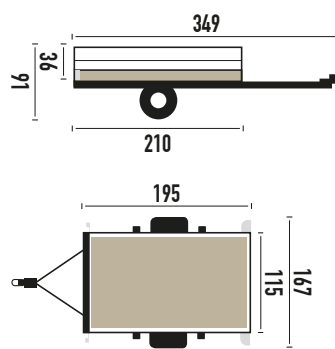

TREKKY 750

SLEEPING PLATFORM