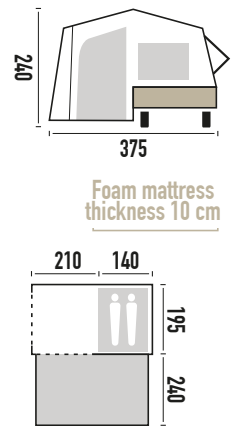

2 IN 1!

THIS INNOVATIVE PRODUCT MEANS YOU CAN TURN YOUR TRAILER TENT INTO A SIMPLE TRAILER. MADE IN TRIGANO'S FACTORIES IN FRANCE, THIS ROBUST YET STABLE TRAILER MAKES ITSELF USEFUL IN A NEW WAY WHEN YOU RETURN FROM HOLIDAYS.

TREKKY 500

TREKKY 750

SLEEPING PLATFORM