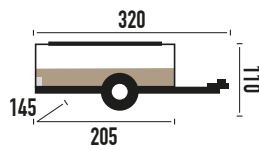

STANDARD VERSION