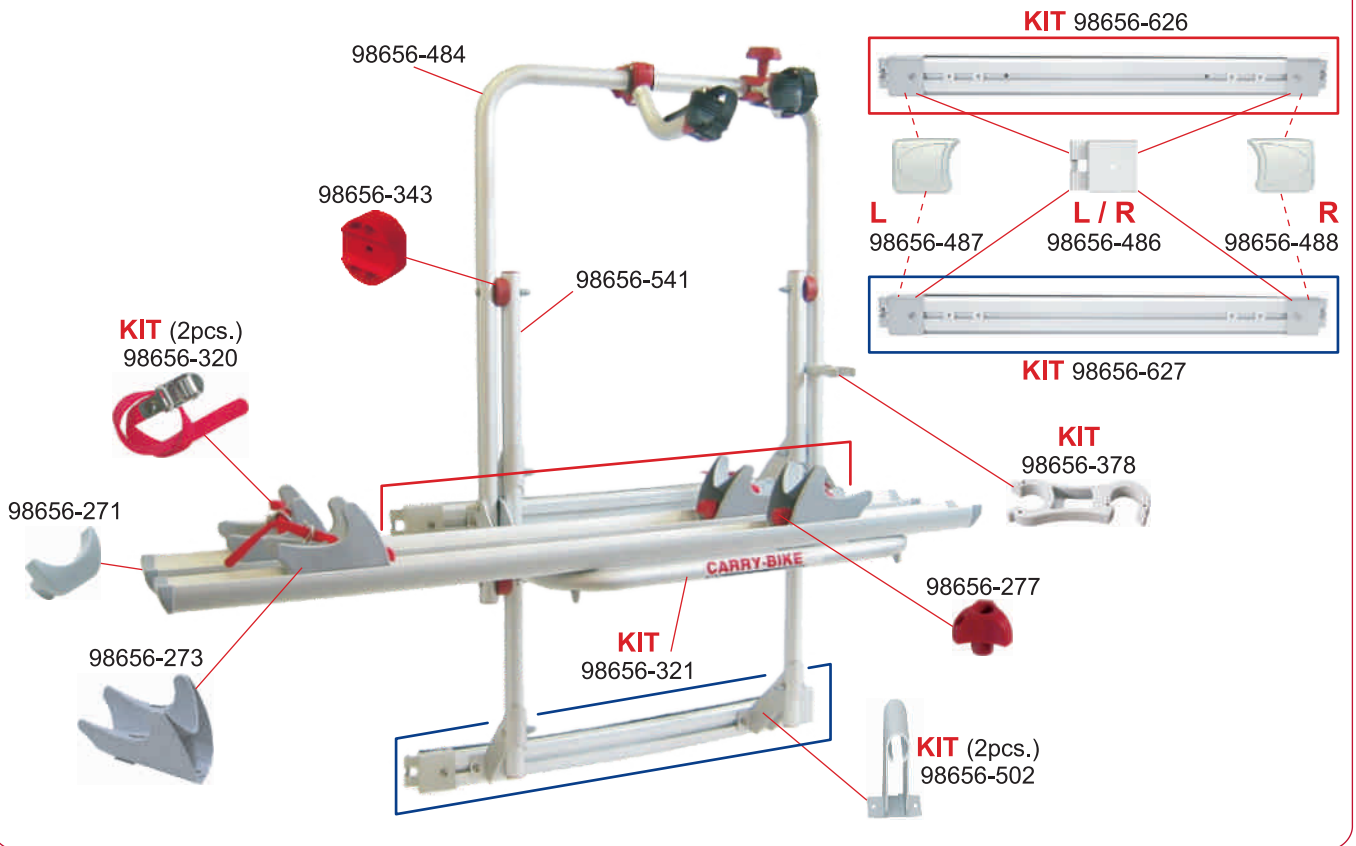

200 D

02093-15-

CARRY-BIKE

200 DB

02093-25-

CARRY-BIKE

RENAULT TRAFIC DS STANDARD ROOF

02093-74-

KIT
98656-290

KIT
98656-293

KIT
98656-585

KIT
98656-291

A

98656-588
M6x50mm
98656-409
M6x55mm

98656-005
M6x50mm
98656-220
M6x65mm
98656-400
M6x55mm

B