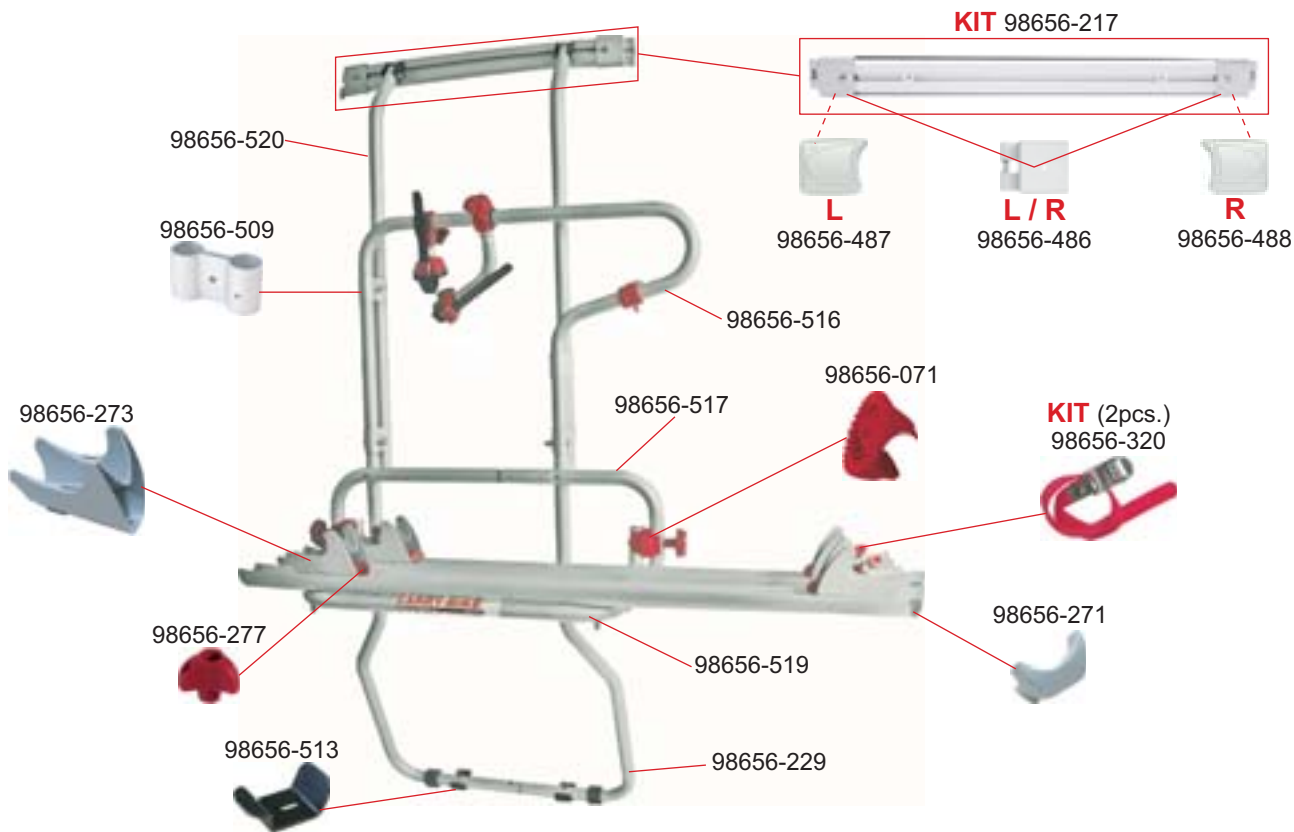

200 D

02093-15-

CARRY-BIKE

200 DB

02093-25-

CARRY-BIKE

RENAULT TRAFIC DS STANDARD ROOF

02093-74-

KIT
98656-290

KIT
98656-293

KIT
98656-585

KIT
98656-291

A

98656-588
M6x50mm
98656-409
M6x55mm

98656-005
M6x50mm
98656-220
M6x65mm
98656-400
M6x55mm

B