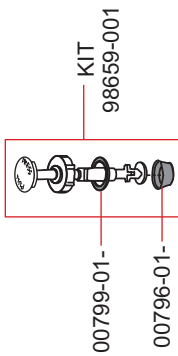

92851-050

98656-493 (3 pcs.)

92851-040

SAFE DOOR FRAME

SAFE DOOR

SAFE DOOR MAGNUM

KIT SECURITY LOCK

Security 31
Security 46