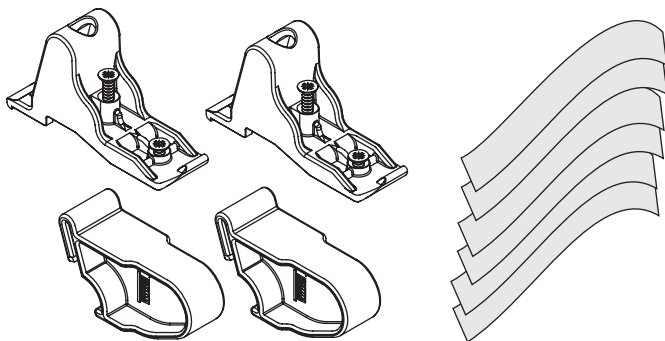

98655-315
KIT PRIVACY OMNISTOR