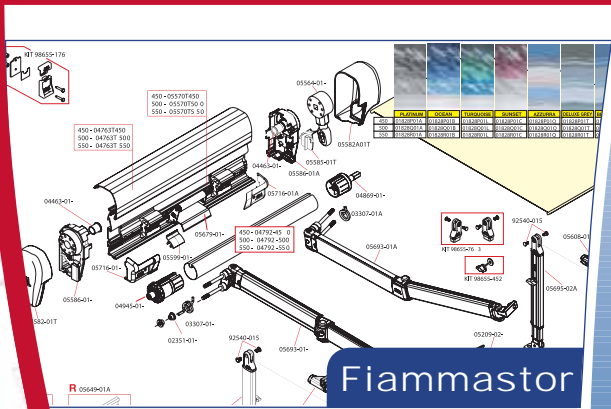

2009

Ersatzteil-Katalog
Spare Parts Catalogue
Liste Pièces Détachées
Catálogos Recambios
Catalogo Ricambi

INDEX

PRODUCTS	PAGE
FIAMMASTOR	
ZIP 250-350	3
ZIP 400-450	4
F45 Ti POLAR 250-450	5
F45 Ti TITANIUM 250-450	6
F45 Ti L POLAR 450-550	7
F45 Ti L TITANIUM 450-550	8
F45 Ti TITANIUM VW T5 260	9
F45i 250-400	10
F45 i L 450-550	11
F1 Ti TITANIUM 250-400	12
F1 Ti TITANIUM 260	13
F1 TITANIUM 250-400	14
F1 TITANIUM 250-400 S/N >9380520	15
F1 L TITANIUM 450-550	16
F1 130-150	17
F1 250-400	18
F1 L 400-550	19
F45 PLUS 250-400	20
F45 PLUS L 400-550	21
F50 PRO 250-350	22
F55 PRO 400-550	23
F65 S POLAR WHITE 260-400	24
F65 S TITANIUM	25
F65 S DEEP BLACK	26
F65 POLAR WHITE 260-400	27
F65 POLAR WHITE 450-490	28
F65 TITANIUM 290-400	29
CARAVANSTORE ZIP 07 255	30
CARAVANSTORE ZIP 07 280-440	30
CARAVANSTORE ZIP 255	31
CARAVANSTORE ZIP 280-440	31
CARAVANSTORE 07 190-255	32
CARAVANSTORE 07 280-440	32
CARAVANSTORE 05 190-255	33
CARAVANSTORE 05 280-440	33
CARAVANSTORE 04 190-255	34
CARAVANSTORE 04 280-440	34
F35 PRO 07 180-250	35
F35 PRO 07 270-300	35
F35 PRO 05 180-250	36
F35 PRO 05 270-300	36
W35	37
CARRY-BIKE	
PRO C	38
PRO C PREMIUM	38
PRO C KNAUS-EIFFELAND	39
L80 - LAIKA	39
PRO	40
PRO PREMIUM	40
PRO HYMER	41
CL 2008	41
CL 2007	42
CL <2007	42
SE - SEA	43
SE	43
TRIGANO	44
UL 2008	44
UL 2007	45
UL <2007	45
LIFT 77	46
EM - EURA MOBIL	46
PRO C DELUXE	47
PRO DELUXE	47
CARAVA XL A	48
CARAVAN XL A PRO 200	48
CARAVAN XL A PRO 300	49
SIMPLE PLUS 200	49
CARAVAN UNIVERSAL	50
CARAVAN HOBBY	50

PRODUCTS	PAGE
CARRY-BIKE	
VW T5	51
VW T4	51
VW T4D	52
VW T5D	52
VW T3-T25	53
VW T2	53
200 DJ FIAT DUCATO <06/2006	54
200 DJ FIAT DUCATO >06/2006	54
200 DJ RENAULT MASTER D	55
200D	55
200DB	56
RENAULT TRAFIC DS STANDARD ROOF	56
RENAULT TRAFIC HIGH ROOF	57
MERCEDES VITO	57
MERCEDES VIANO	58
OPEL VIVARO	58
FORD TRANSIT	59
FORD TRANSIT 2000	59
BACKPACK 4X4	60
4X4	60
BACKPACK	61
GARAGE STANDARD	61
GARAGE PLUS	62
EXTRA FIX	62
DJ SPRINTER - CRAFTER	63
EM XL	63
PRO HYMER	64
GARAGE SLIDE PRO	64
KIT BIKE SLIDE	64
BIKE-BLOCK PRO	65
INSTALLATION KIT	66
INSTALLATION KIT	67
QUALITY MOTORHOME PRODUCTS	
PRIVACY ROOM	68
PRIVACY ROOM	69
PRIVACY ROOM	70
PRIVACY ROOM	71
ULTRA-BOX 1-2-3	72
ULTRA-BOX SPORT	72
ULTRA-BOX 180	73
ULTRA-BOX 360	73
ULTRA-BOX SPORT PRO	74
SAFE DOOR-SECURITY	74
BI-POT 34 - 39 - 30	75
BI-POT 1520 - 1513	76
BI-POT 500 - 500L	77
BI-POT - VALVE KIT (02166-XXX)	78
TANKS 21 W - F	79
TANKS 18 W - F	79
ROLL-TANKS 40F / ROLL-TANKS 23 W - F	80
ROLL-TANKS 40-W	80
VENT 40x40	81
VENT 50x50	81
MOTOR-VENT	82
TURBO-VENT PRO	82
TURBO-VENT PRO POLAR CONTROL	83
TURBO-VENT 1500	83
VENT	84
VENT 28	84
TURBO-VENT	85
TURBO-VENT PANEL	86
TURBO-VENT 1	86
AQUA 8	87
A20	87
IMPERIAL R240	87
MISCELLANEOUS	88