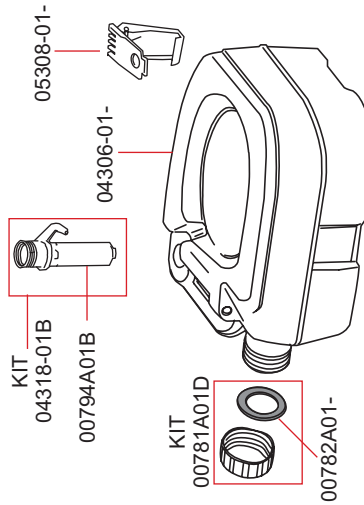

92851-050

98656-493 (3 pcs.)

92851-040

SAFE DOOR FRAME

SAFE DOOR

SAFE DOOR MAGNUM

KIT SECURITY LOCK

Security 31
Security 46