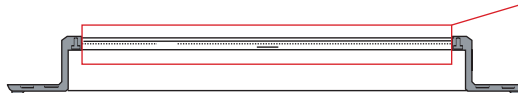

04636-01-

94635-006

00741B01-

01173B01-