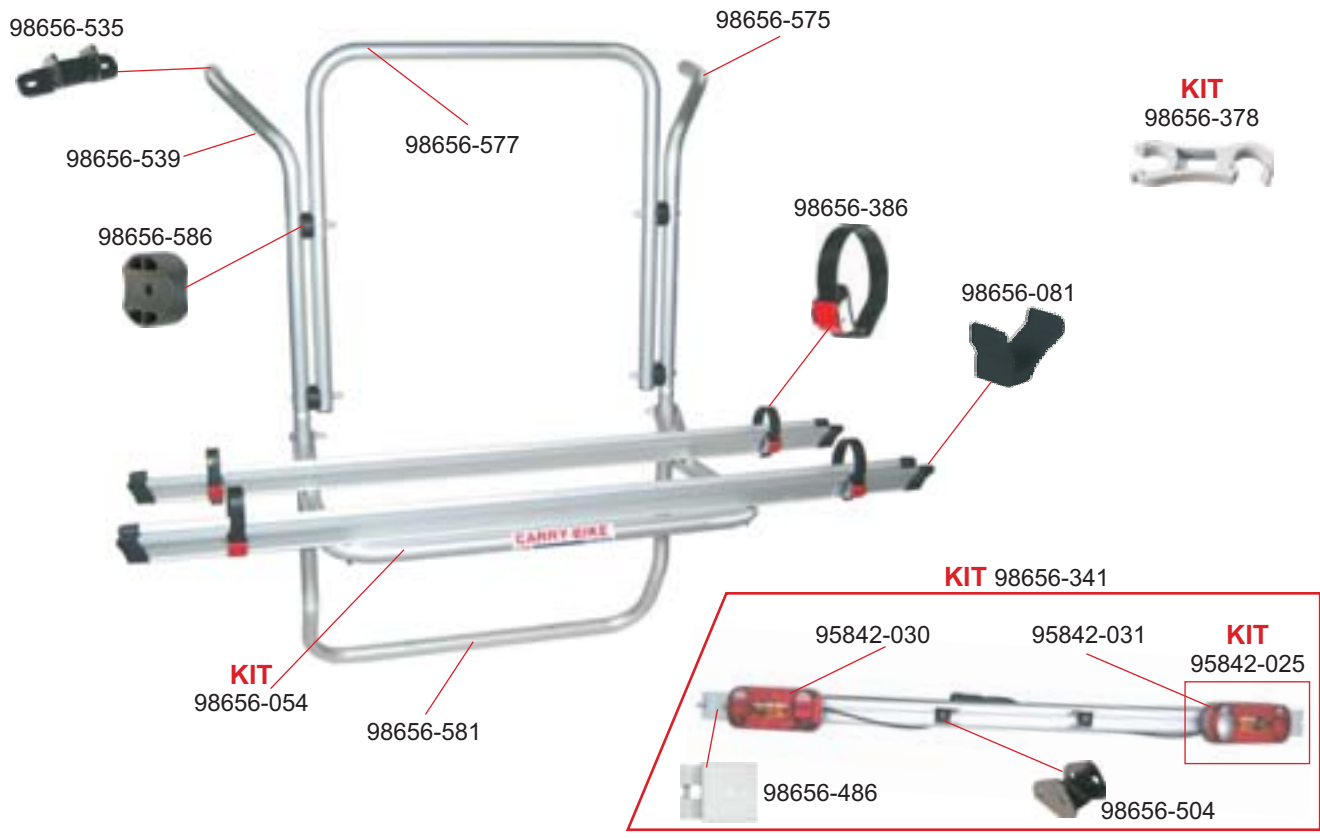

200 D

02093-15-

CARRY-BIKE

200 DB

02093-25-

CARRY-BIKE

RENAULT TRAFIC DS STANDARD ROOF

02093-74-

KIT
98656-290

KIT
98656-293

KIT
98656-585

KIT
98656-291

A

98656-588
M6x50mm
98656-409
M6x55mm

98656-005
M6x50mm
98656-220
M6x65mm
98656-400
M6x55mm

B