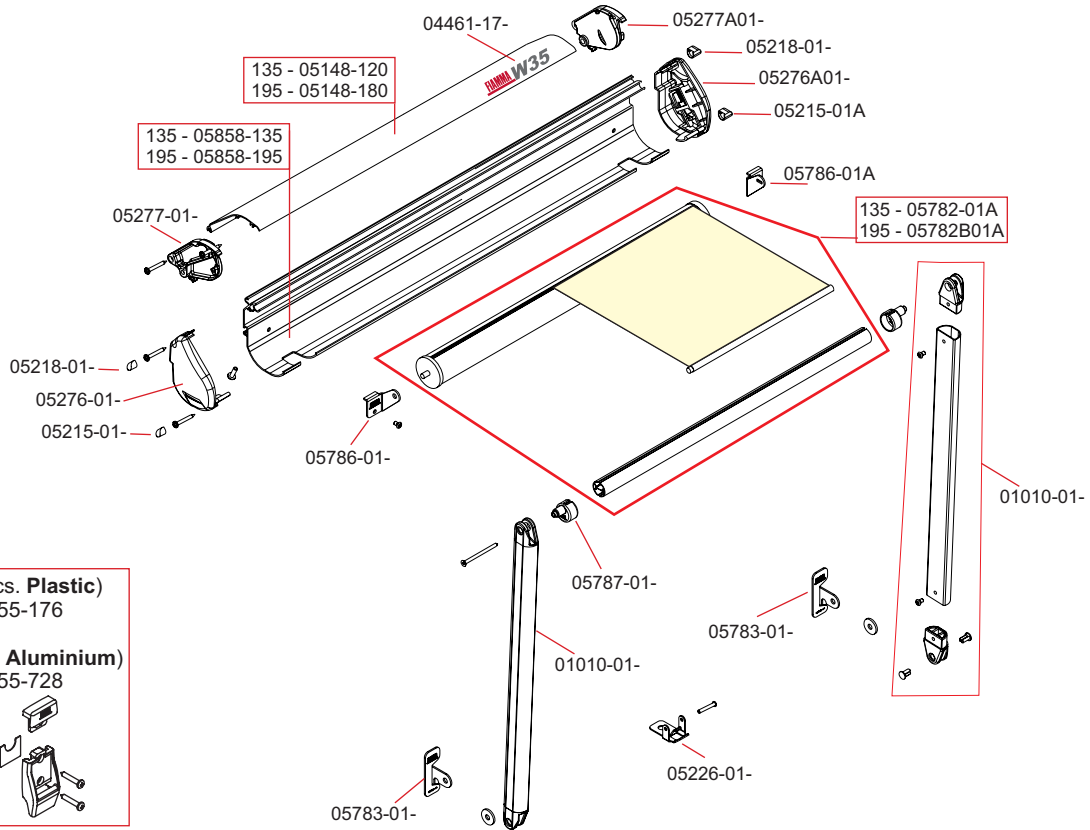

KIT (2pcs. Plastic)
98655-176

KIT (2pcs. Aluminium)
98655-728