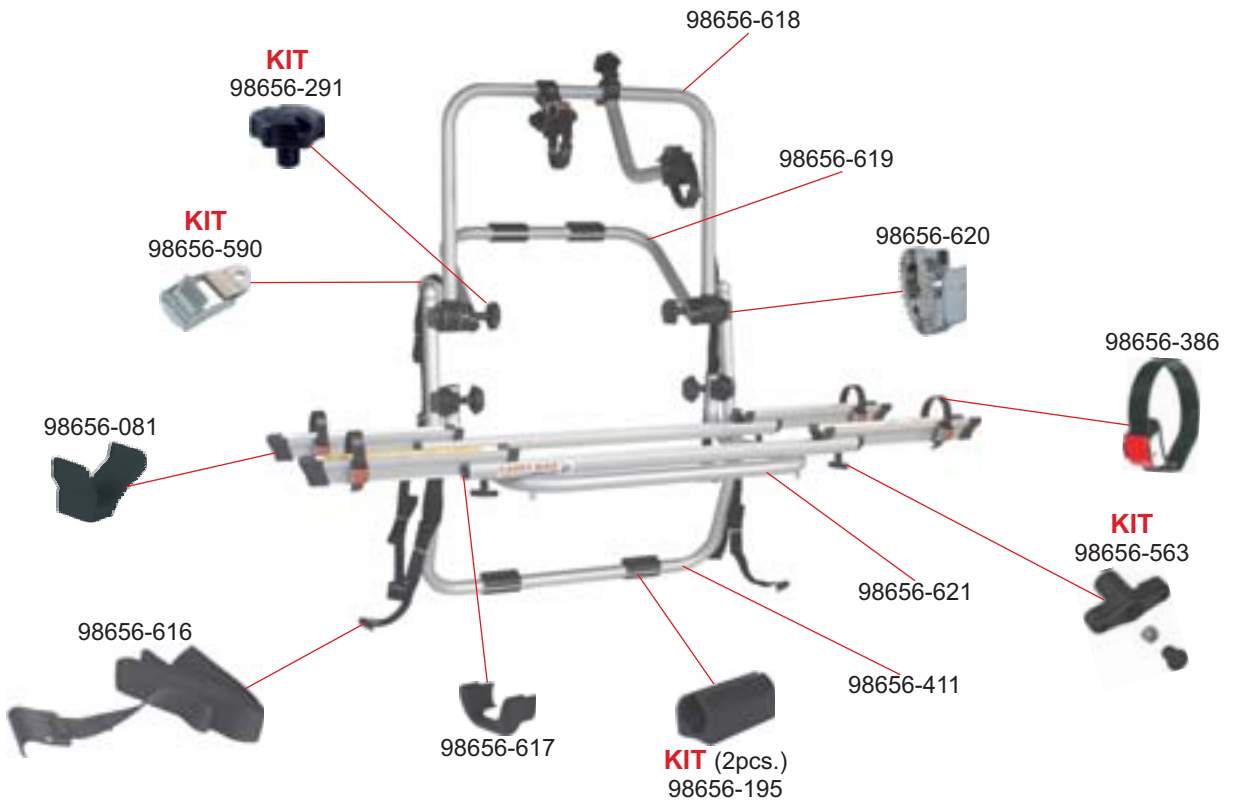

200 D

02093-15-

CARRY-BIKE

200 DB

02093-25-

CARRY-BIKE

RENAULT TRAFIC DS STANDARD ROOF

02093-74-

KIT
98656-290

KIT
98656-293

KIT
98656-585

KIT
98656-291

A

98656-588
M6x50mm
98656-409
M6x55mm

98656-005
M6x50mm
98656-220
M6x65mm
98656-400
M6x55mm

B