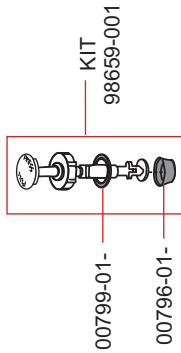

92851-050

98656-493 (3 pcs.)

92851-040

SAFE DOOR FRAME

SAFE DOOR

SAFE DOOR MAGNUM

KIT SECURITY LOCK

Security 31
Security 46