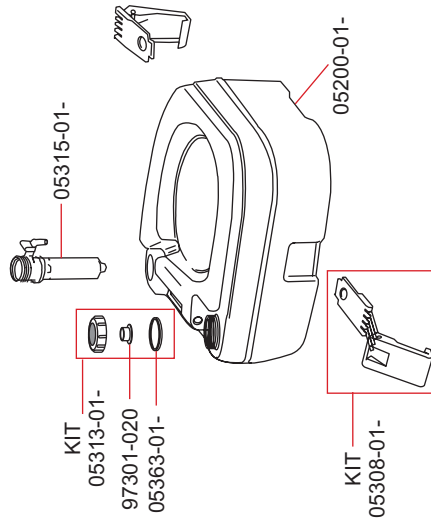

92851-050

98656-493 (3 pcs.)

92851-040

SAFE DOOR FRAME

SAFE DOOR

SAFE DOOR MAGNUM

KIT SECURITY LOCK

Security 31
Security 46