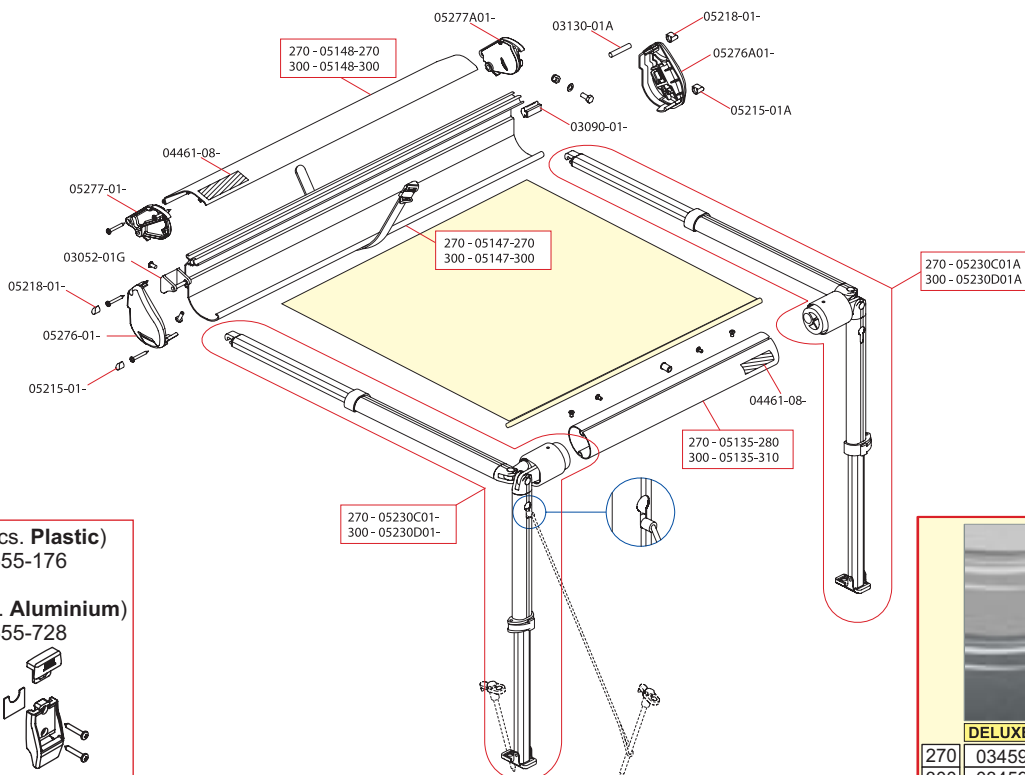

KIT (2pcs. Plastic)
98655-176

KIT (2pcs. Aluminium)
98655-728

	DELUXE GREY	BLUE OCEAN
270	03459C05T	03459C05N
300	03459D05T	03459D05N