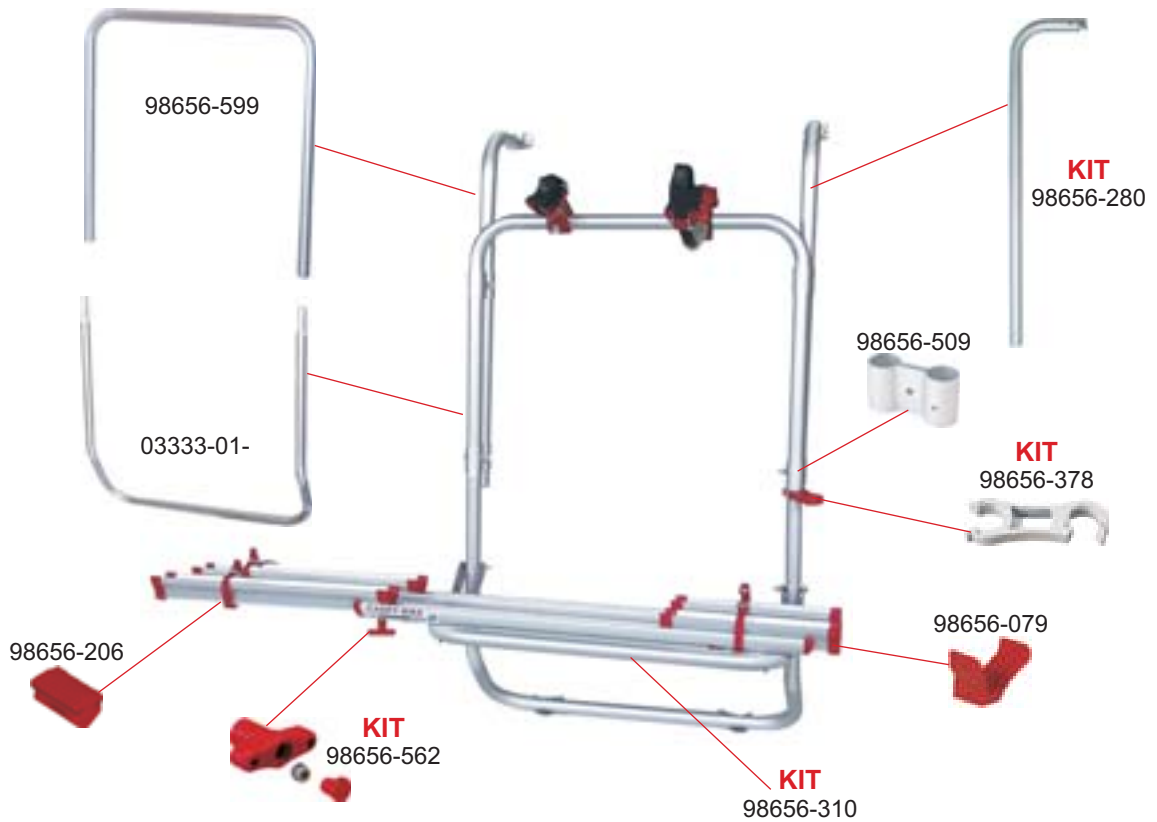

200 D

02093-15-

CARRY-BIKE

200 DB

02093-25-

CARRY-BIKE

RENAULT TRAFIC DS STANDARD ROOF

02093-74-

KIT
98656-290

KIT
98656-293

KIT
98656-585

KIT
98656-291

A

98656-588
M6x50mm
98656-409
M6x55mm

98656-005
M6x50mm
98656-220
M6x65mm
98656-400
M6x55mm

B