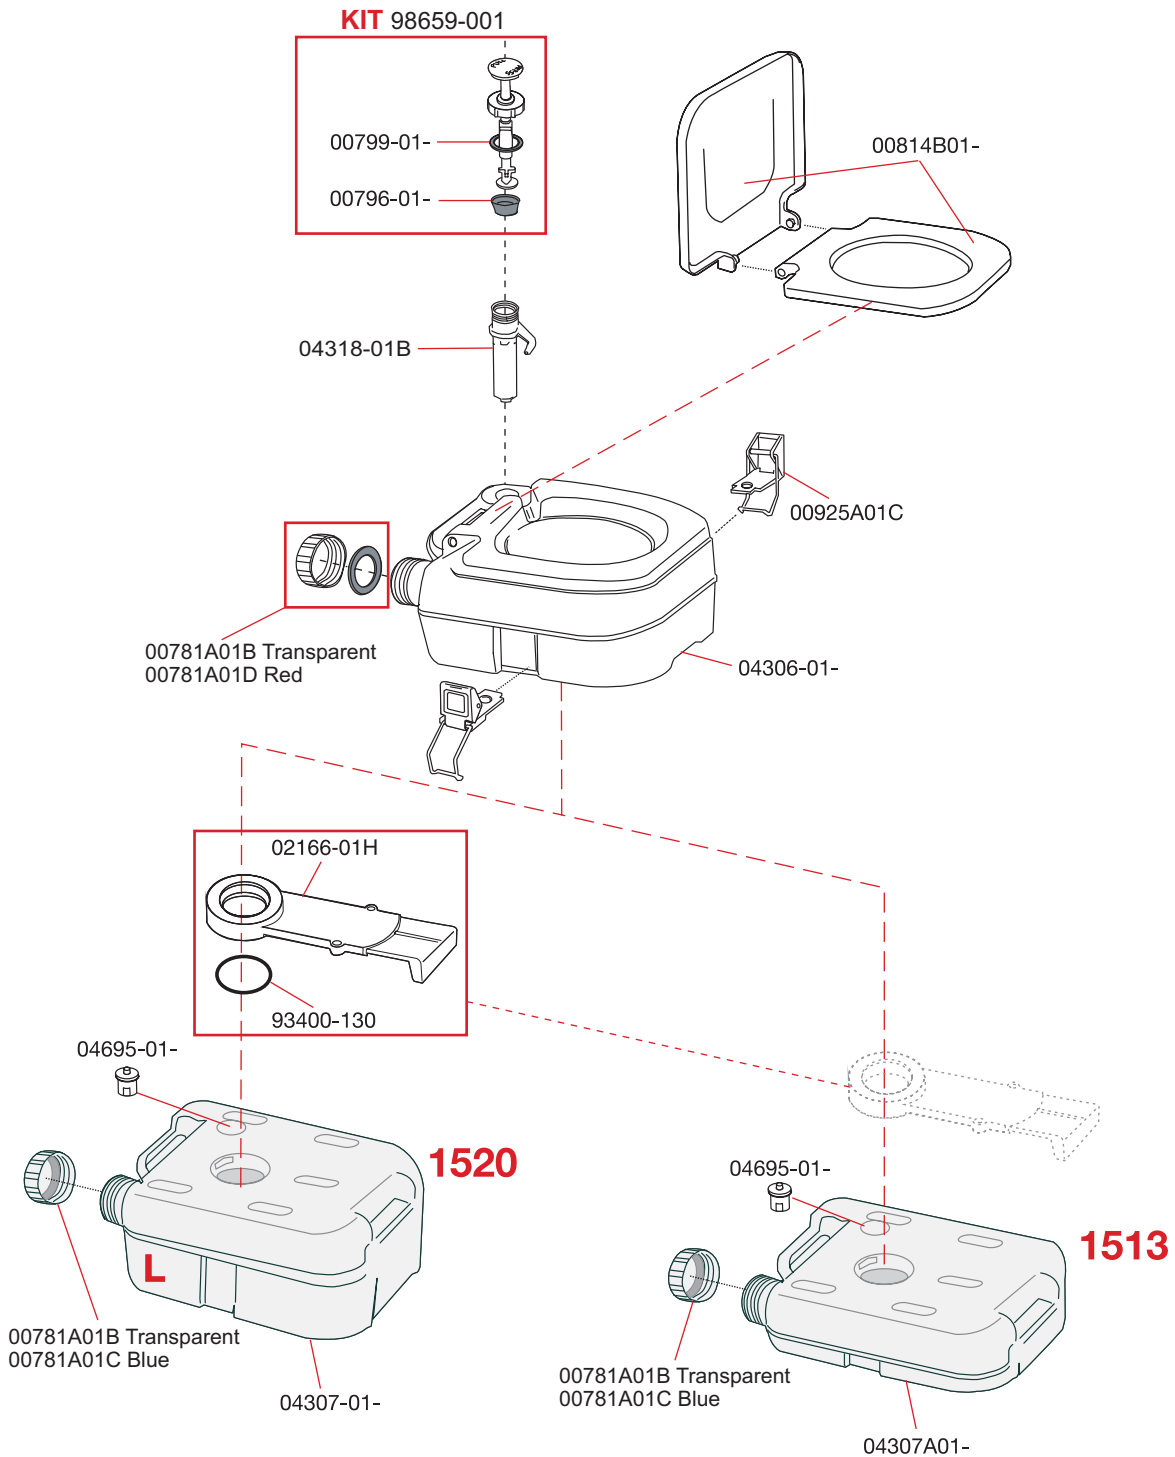

92851-050

98656-493 (3 pcs.)

92851-040

SAFE DOOR FRAME

SAFE DOOR

SAFE DOOR MAGNUM

KIT SECURITY LOCK

Security 31
Security 46