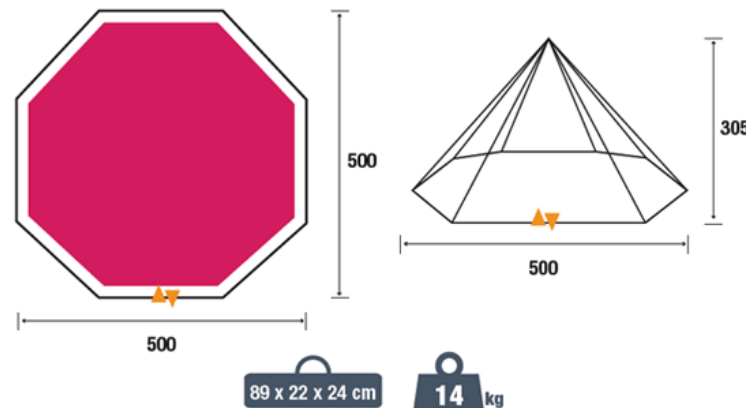

Campmaster Tipi is a new design of Trailer Tent for 2. Stand out from the crowd and camp in style and comfort in a Trailer Tent which uses a tepee style tent and a compact trailer which can be towed by anyone with almost any vehicle whatever their towing experience.

The tepee design is not only bang on trend, but is one of the simplest possible styles to pitch and this can be done by one person with minimal effort. Once erected, there's room for 2 with space for table and chairs in the cosy living area.